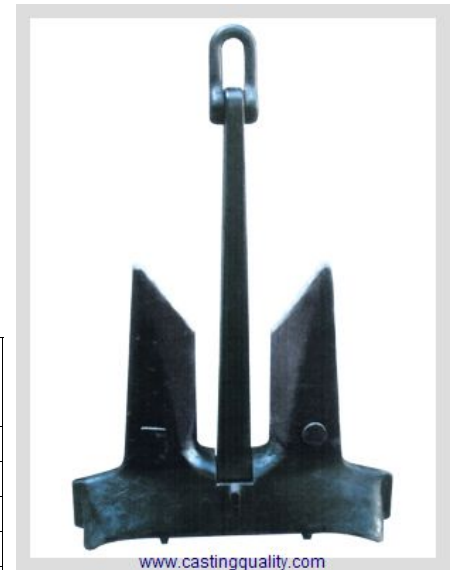

Marine Anchors

AC-14 HHP Stockless Anchor

AC14 anchors suitable for Merchant Fleet, Moorings or the Offshore Industry. Rated high holding power, this is a "snug" stowing stockless type ships bow anchor. the Class certificates can be supplied, and usually made from cast steel and the surface is black or galvanized finish.